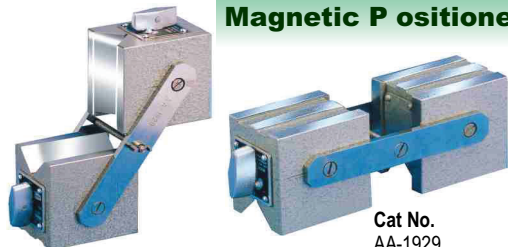

Magnetic Positioners Series AA-192

Cat No.	Size
AA-1929	220 Lx75x75x56mm