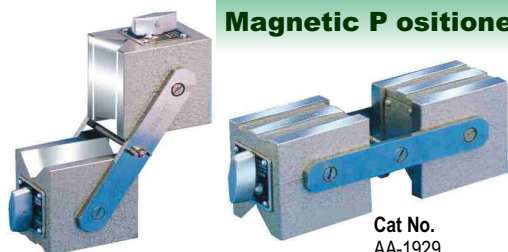

Magnetic Positioners Series AA-192

Cat No.	Size
AA-1929	220 Lx75x75x56mm