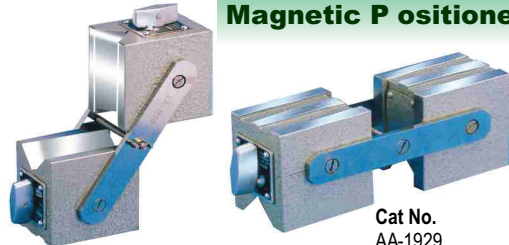

Magnetic Rack Series AA-316

Cat No.	L xHxW
AA-3161	150 x25x30mm
AA-3165	225 x25x30mm
AA-3163	300 x25x30mm

Magnetic Adjustable Links Series AA-192

Cat No.	Size
AA-1928	125 Lx55x25x25mm

Magnetic Sheet Separators Series AA-221 (Floater)

Cat No.	HxL xT
AA-2215	90x65x50mm
AA-2216	125 x125x60mm
AA-2217	255 x210x75mm

Magnetic Positioners Series AA-192

Cat No.	Size
AA-1929	220 Lx75x75x56mm

Magnetic Sheet Puller Series AA-224

Cat No.	WxL xH
AA-2249	150 x150x40mm Total Height :225mm
AA-2250	150 x225x40mm Total Height :225mm